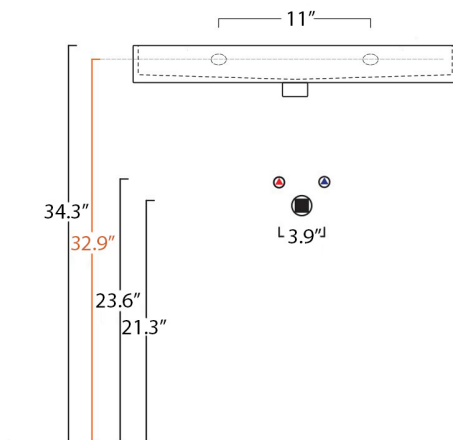

Collection
Wtdcp

Model |
Wtdcp"92

Dimensions Metric

1 inch = 2.54 cm
1 inch = 25.4 mm

WS®
BATH
COLLECTIONS

1051 Lea Drive - Collegeville, PA 19426
Tel. 215 513 9400 - Fax 610 831 0215

www.ws bathcollections.com - info@ws bathcollections.com