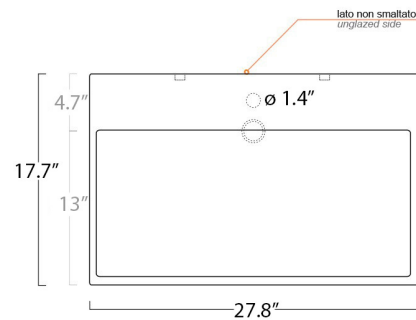

collection

Urban70

cod.URL01

wash basin

Dimensioni / dimensions

L 700 - P 450 - H 80

Troppo pieno / over flow : No/ Yes CL

Peso netto / net weight :32 LBS

Appoggio / sit-on

Sospeso / wall-hung

Piletta ad espansione
Hyde drain waste

PIL 027