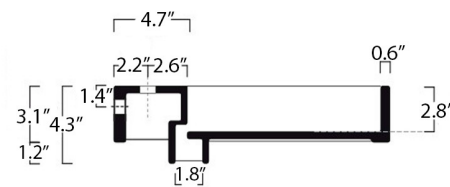

Collection
Wtdcp

Model |
Wtdcp"92

Dimensions Metric

1 inch = 2.54 cm
1 inch = 25.4 mm

WS®
BATH
COLLECTIONS

1051 Lea Drive - Collegeville, PA 19426
Tel. 215 513 9400 - Fax 610 831 0215

www.ws bathcollections.com - info@ws bathcollections.com