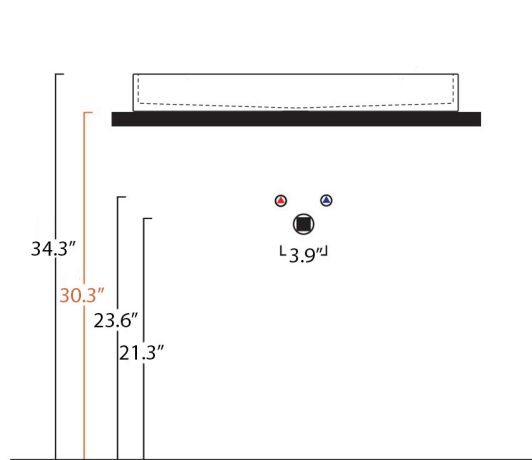

collection

Urban70

cod.URL01

wash basin

Dimensioni / dimensions

L 700 - P 450 - H 80

Troppo pieno / over flow : No/ Yes CL

Peso netto / net weight :32 LBS

Appoggio / sit-on

Sospeso / wall-hung

Piletta ad espansione
Hyde drain waste

PIL 027